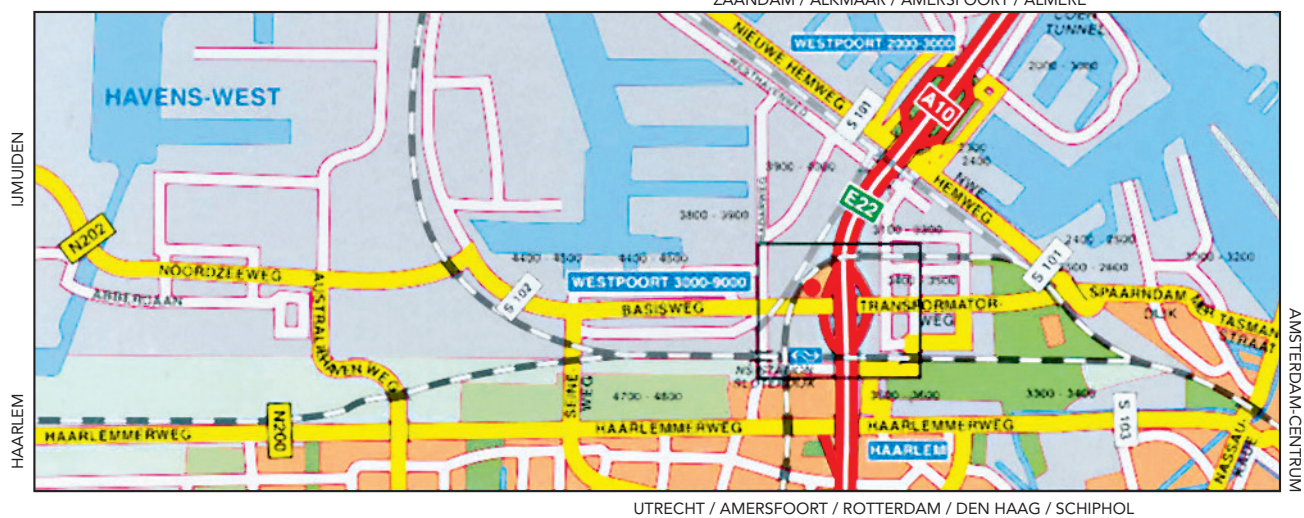

### By public transport

Train, metro (50), and tram (12): Get off at Sloterdijk station, follow the walking route (see the third map).

Bus:

GVB Amsterdam: bus lines 35, 36, 40\*, and 47\*:

Coentunnelweg stop. Bus lines 35 and 36:

La Guardiaweg stop.

NZH: bus line 89 from Beverwijk/Zaandam to the Marnixstraat/Amsterdam bus station: stop exit/access ring road A10.

(The following GVB buses also stop at Sloterdijk station: 15,19,35\*,36,40\*,41\*,42\*,44\*,47\*,64,68 and the NZH buses: 82,83\*,85.)

### By car

Cordares is located directly next to the ring road A10 in 'Westpoort', the western port area of Amsterdam.

'Westport' has placed signposts at various locations in the area on which Cordares is also listed under number 3611.

On the ring road A10 around Amsterdam coming from the North, take the 'exit S 102, Westpoort 3000-9000, Haarlem N200, IJmuiden' and then choose the direction 'Haarlem/IJmuiden'.

If you are coming from the South, take the 'exit S 102, Westpoort 3000/9000 IJmuiden' and then choose the direction 'IJmuiden 3600-3900'.